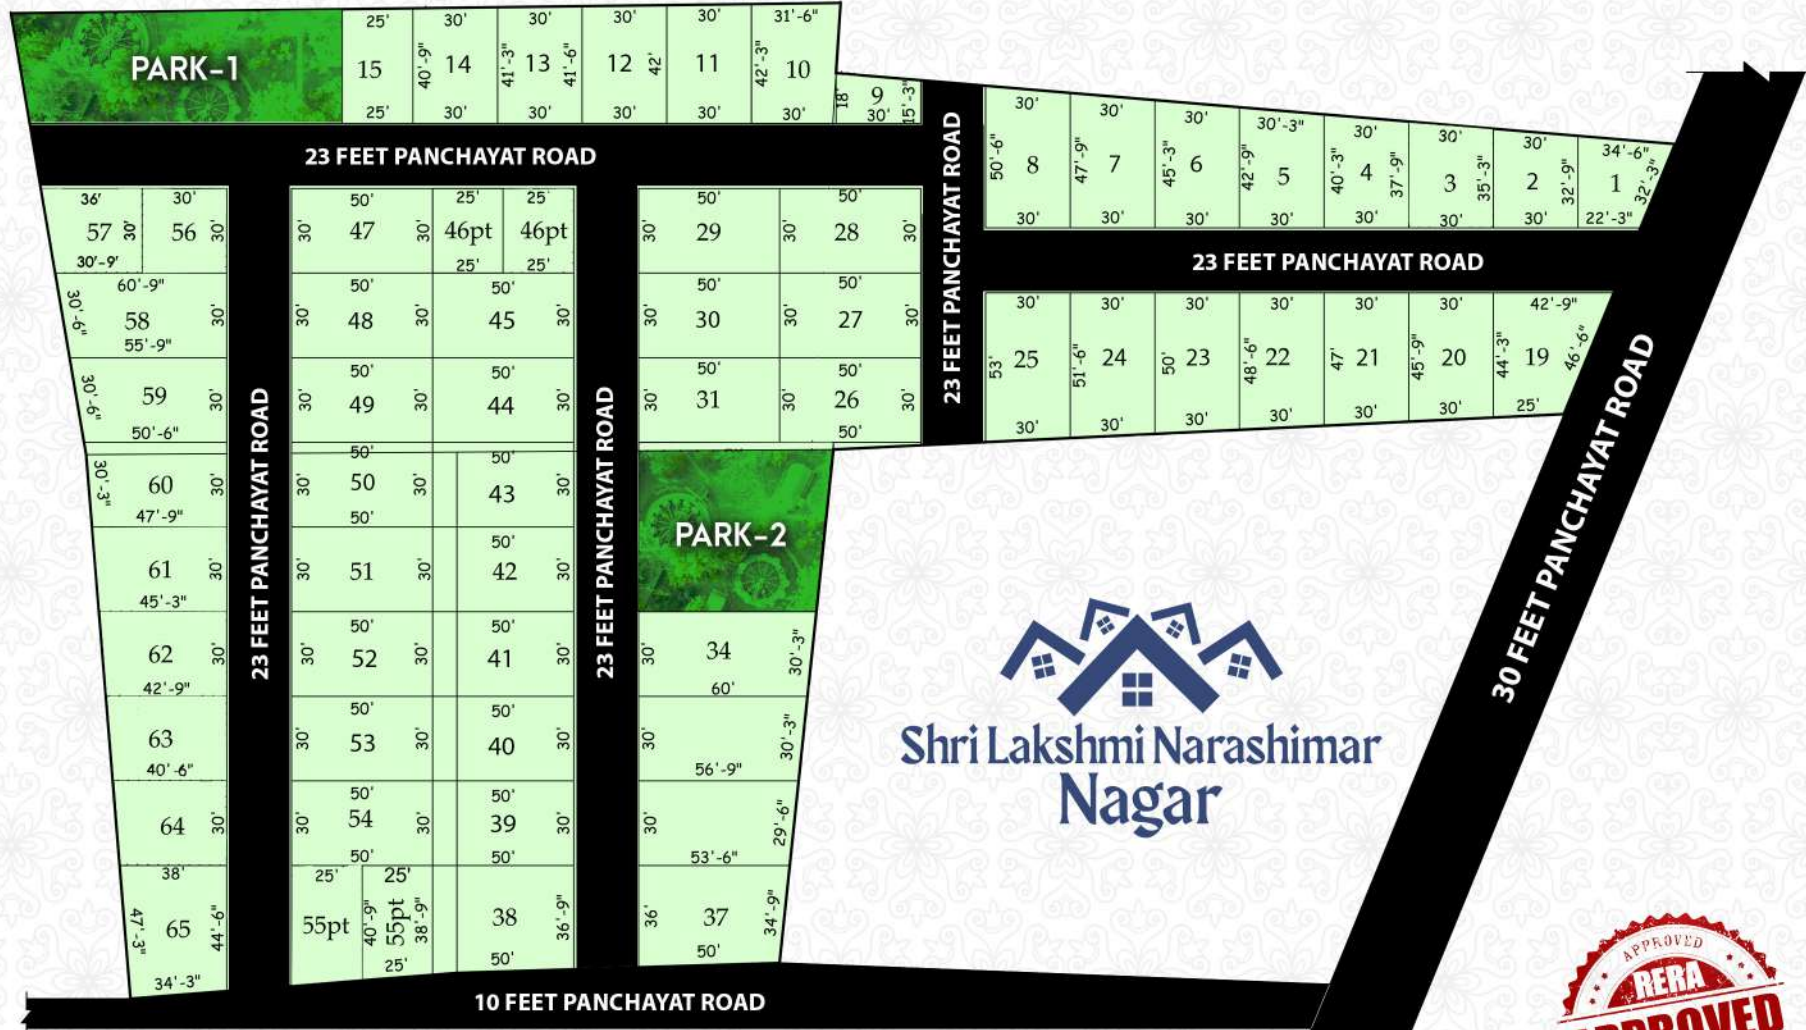

VISION

Shri Lakshmi Narashimar
Nagar

Narashingapuram

Buy your home in a developing place

Plot No	SQFT
1	922
2	1020
4	1170
5	1245
6	1320
7	1395
8	1474
9	499
10	1295
11	1264
12	1255
13	1241
14	1230
15	1016
19	1537
20	1350
21	1391
22	1432
23	1477
24	1522
25	1567
26	1500
27	1500
28	1500
29	1500
30	1500
31	1500
34	1845
35	1751
36	1654
37	1831
38	1888
39	1500
40	1500
41	1500
42	1500
43	1500
44	1500
45	1500
46PT	750
47	1500
48	1500
49	1500
50	1500
51	1500
52	1500
53	1500
54	1500
55PT	1500
58	1500
59	1500
60	1500
65	1500

LOCATED IN JUST 350 METERS FROM MAPPEDU-THAKKOLAM HIGHWAY | LIMITED PLOTS ONLY

Remarkable Aspects

- 350 meters from mapped to thakkolam highway
- Near to the famous "Lakshmi Narasimmar Temple"
- Just Opposite to school
- Surrounded by houses
- High return with low investment in short period
- Underground drinking water in just 30 foot depth from the ground level
- Ready to build your house in a high development and also peaceful environment